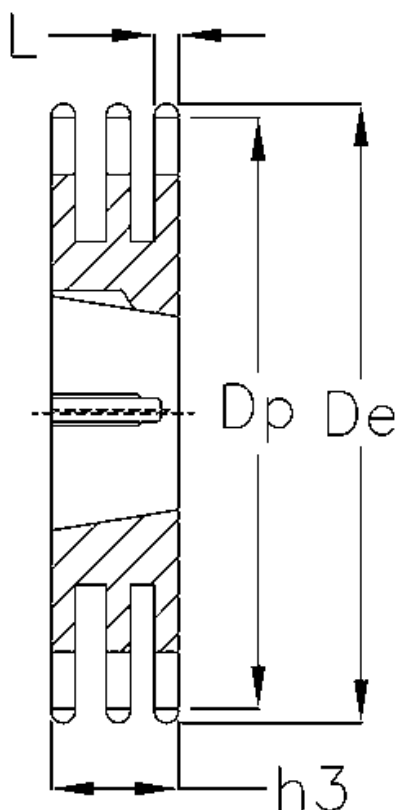

Article number: 616033007023

Description: Taperbored sprocket 12 B-3 Z=23 triplex
for bushing 2517

Measures

Bush = 2517
C = 2
Chain = -
Chain size = 3/4" x 7/16"
De = 149
Dp = 139.9
H = 49.8
h3 = 49.8

Material = Stål
Number of teeth = 23